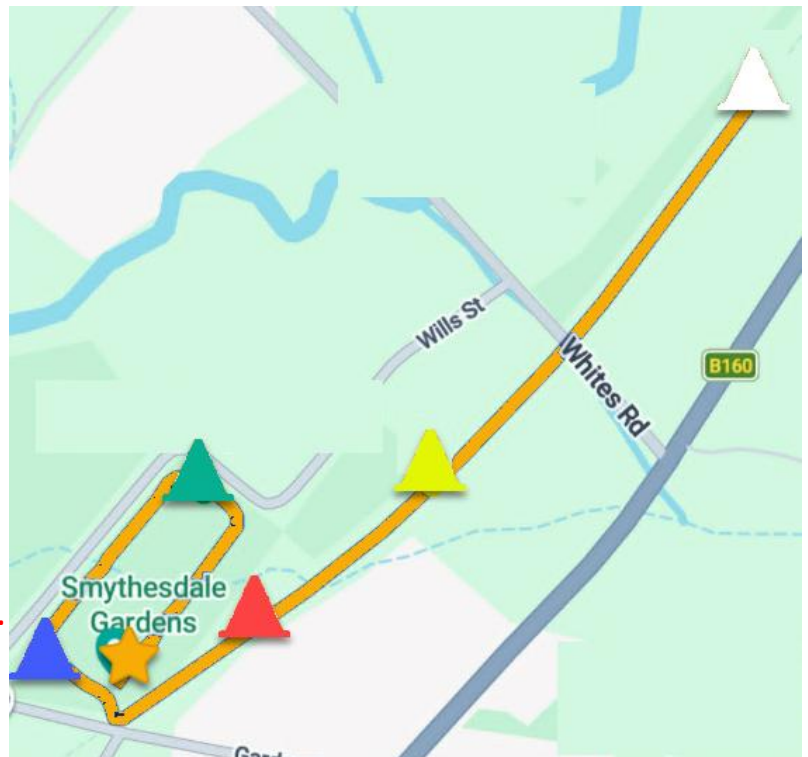

Woady Yaloak Athletic Club

Haddon, Victoria

Time	430pm
Location	Smythesdale Gardens
Address	35 Garden St, Smythesdale

Meet Notes:

To get to the start:

- Meet near the BBQ area at the gardens.

Parent helpers:

- Putting out cones
- Packing up cones
- Timekeeper
- Writing results down
- Marshall on each cone

The course:

This is an out and back course, running around the gardens, and along the rail trail to your coloured cone and then back to the start/finish line.

The U14+ will cross Whites Roads – please take care.

This crossing must be supervised by an adult.

AGE GROUP	COURSE	DISTANCE
6	To Green Cone	500m
U8	To Blue Cone	1000m
U10	to Red Cone	1500m
U12	to Yellow Cone	2000m
U14+	to White Cone	3000m